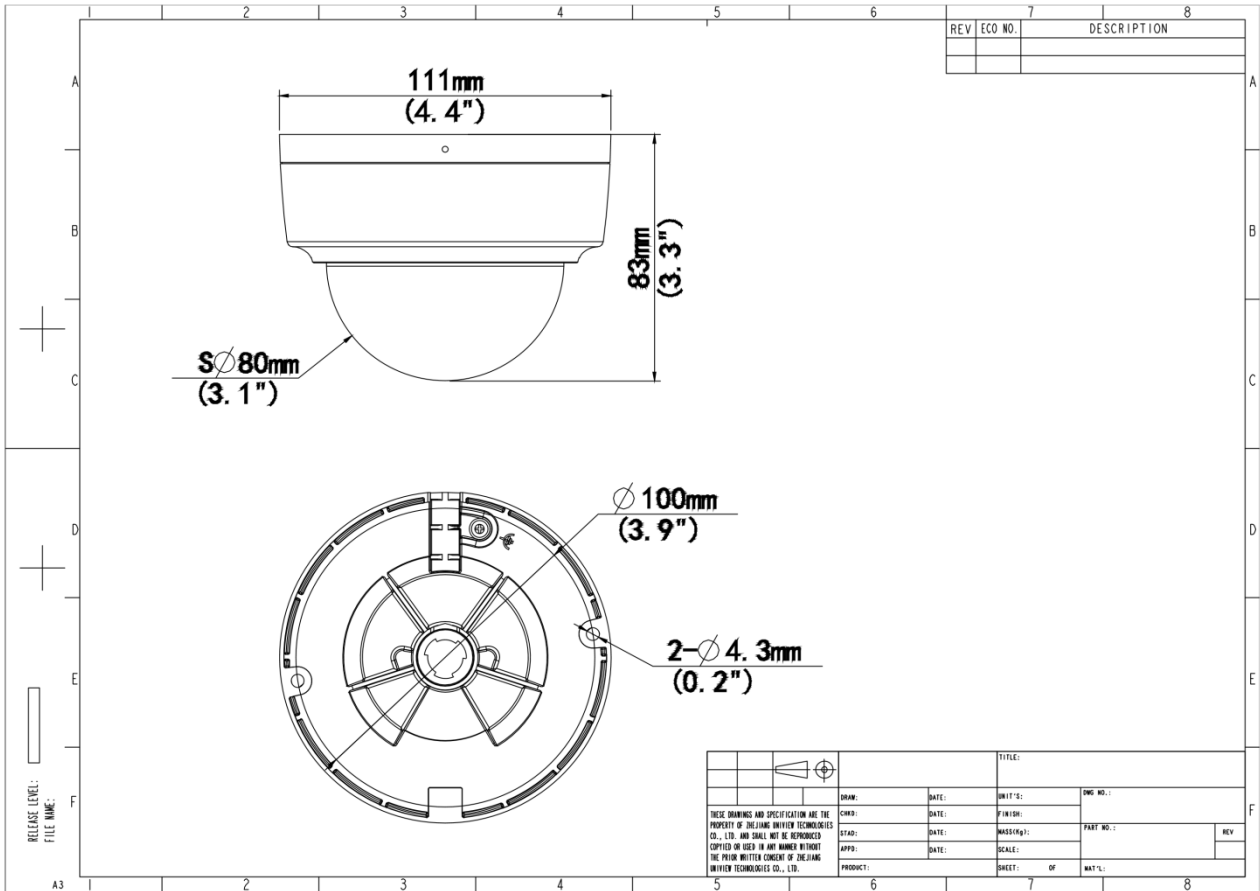

Dimensions

Accessories

TR-JB03-G-IN

Junction Box for Mini Fix-dome(Support wiring from behind)

TR-JB07/WM03-G-IN

Wall Mounting Assembling Bracket for 32 Fix-dome&Mini Fix-dome&Plastic Turret Camera

TR-WM03-D-IN

Wall Mounting Bracket for 32 Fix-dome&Mini Fix-dome&Plastic Turret Camera