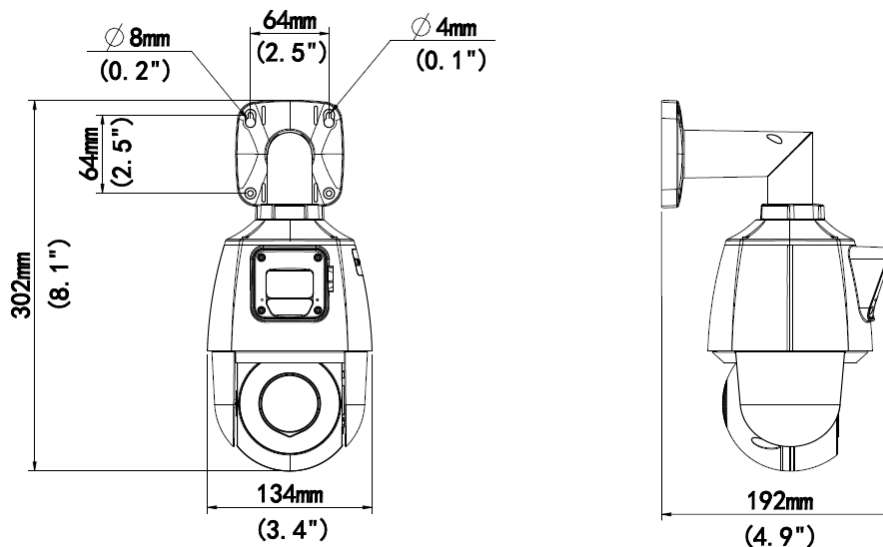

Network	1 * RJ45 10M/100M Base-TX Ethernet
Video Output	N/A
Certification	
EMC	CE-EMC (EN55032:2015; EN55024:2010+A1:2015; EN61000-3-2:2014; EN61000-3-3:2013) FCC (FCC CFR 47 part15 B, ANSI C63.4-2014)
Safety	CE LVD (EN 62368-1:2014+A11:2017) CB (IEC 62368-1:2014) UL (UL 62368-1, 2nd Ed., Issue Date: 2014-12-01)
Environment	CE-ROHS (2011/65/EU); WEEE (2012/19/EU); REACH (Regulation (EC) No 1907/2006)
Protection	IP66 (IEC 60529:1989+AMD1:1999+AMD2:2013)
General	
Power	DC12V, PoE+(IEEE 802.3at)
	Power consumption: MAX 16W
Power Interface	Ø 5.5mm coaxial power plug
Dimensions (Ø x H)	Wall Mount: Φ134 x 192 x 302mm (Φ5.3" x 7.6" x 11.9") Ceiling Mount: Φ134 x 154 x 363mm (Φ5.3" x 6.1" x 14.3")
Weight	1.03kg (2.27lb)
Working Environment	-20°C ~ 60°C(-4°F ~ 140°F), Humidity: ≤95% RH (non-condensing)
Storage Environment	-30°C ~ 70°C(-22°F ~ 158°F), Humidity: ≤95% RH (non-condensing)
Surge protection	2KV
Reset button	Support

Dimensions

Wall Mount