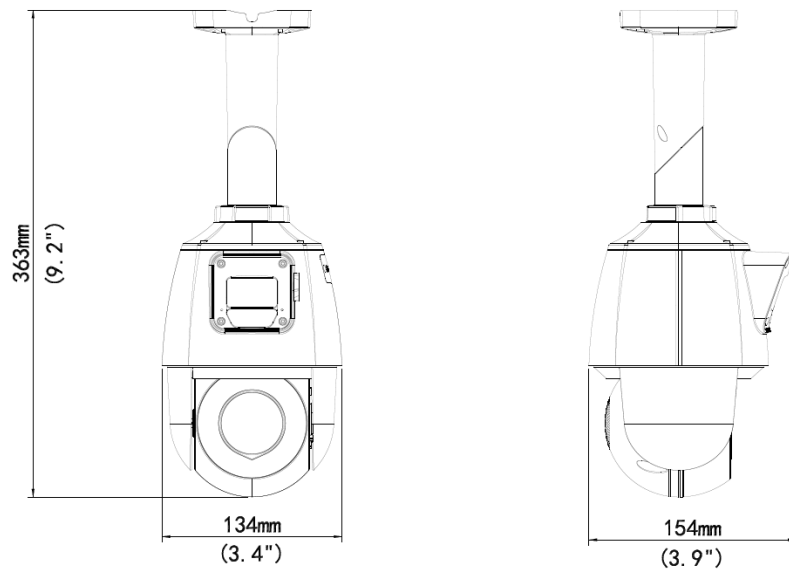

Network	1 * RJ45 10M/100M Base-TX Ethernet
Video Output	N/A
Certification	
EMC	CE-EMC (EN55032:2015; EN55024:2010+A1:2015; EN61000-3-2:2014; EN61000-3-3:2013) FCC (FCC CFR 47 part15 B, ANSI C63.4-2014)
Safety	CE LVD (EN 62368-1:2014+A11:2017) CB (IEC 62368-1:2014) UL (UL 62368-1, 2nd Ed., Issue Date: 2014-12-01)
Environment	CE-ROHS (2011/65/EU); WEEE (2012/19/EU); REACH (Regulation (EC) No 1907/2006)
Protection	IP66 (IEC 60529:1989+AMD1:1999+AMD2:2013)
General	
Power	DC12V, PoE+(IEEE 802.3at)
	Power consumption: MAX 16W
Power Interface	Ø 5.5mm coaxial power plug
Dimensions (Ø x H)	Wall Mount: Φ134 x 192 x 302mm (Φ5.3" x 7.6" x 11.9") Ceiling Mount: Φ134 x 154 x 363mm (Φ5.3" x 6.1" x 14.3")
Weight	1.03kg (2.27lb)
Working Environment	-20°C ~ 60°C(-4°F ~ 140°F), Humidity: ≤95% RH (non-condensing)
Storage Environment	-30°C ~ 70°C(-22°F ~ 158°F), Humidity: ≤95% RH (non-condensing)
Surge protection	2KV
Reset button	Support

Dimensions

Wall Mount

Ceiling Mount

**Zhejiang Uniview Technologies Co., Ltd.**

Building No.10, Wanlun Science Park, Jiangling Road 88, Binjiang District, Hangzhou, Zhejiang, China (310051)

Email: overseasbusiness@uniview.com; globalsupport@uniview.com