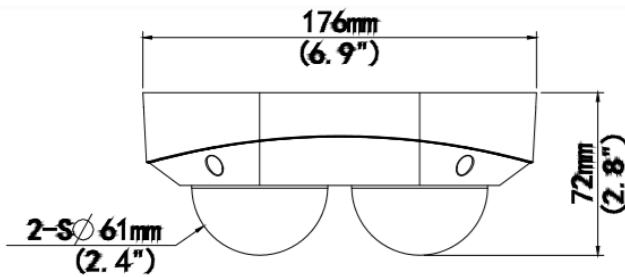

## Key Features

- High quality image with 2\*4MP resolution, 1/3.0"CMOS sensor
- Single IP with dual channels
- 4MP (2688\*1520)@25/20fps; 4MP(2560\*1440)@25/20fps; 3MP(2304\*1296) @30/25fps;2MP(1920\*1080)@30/25fps
- Ultra 265, H.264,H.265, MJPEG
- Both channels support intelligent perimeter protection, include cross line, intrusion, enter area, leave area detection
- Based on target classification, smart intrusion prevention significantly reduce false alarm caused by leaves, birds and lights etc., accurately focus on human and motor vehicle and non-motor vehicle
- Intelligent People Flow Counting and Crowd Density Monitoring (Only Channel 1)
- 130dB true WDR technology enables clear image in strong light scene
- Built-in two Mics
- Supports 256 GB Micro SD card
- DC12V or PoE(IEEE 802.3af) power supply
- IP67 protection and IK10 vandal resistant
- 3-Axis

Environment	CE-RoHS (2011/65/EU;(EU)2015/863); WEEE (2012/19/EU);
Protection	IP67 (IEC 60529) IK10 (IEC 62262)
<b>General</b>	
Power	DC 12V±25%, PoE (IEEE 802.3af)
	Power consumption: Max 9.1w
Power Interface	Ø 5.5mm coaxial power plug
Dimensions	176×104×72mm (6.9" × 4.1" × 2.8")
Weight	0.62kg(1.37lb)
Material	Metal
Working Environment	-30°C ~ 60°C (-22°F ~ 140°F), Humidity: ≤95% RH (non-condensing)
Storage Environment	-30°C ~ 60°C (-22°F ~ 140°F), Humidity: ≤95% RH (non-condensing)
Surge Protection	4KV
Reset Button	Support

## Dimensions