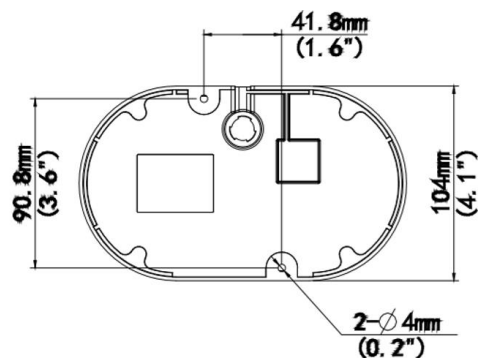

## Key Features

- High quality image with 2\*4MP resolution, 1/3.0"CMOS sensor
- Single IP with dual channels
- 4MP (2688\*1520)@25/20fps; 4MP(2560\*1440)@25/20fps; 3MP(2304\*1296) @30/25fps;2MP(1920\*1080)@30/25fps
- Ultra 265, H.264,H.265, MJPEG
- Both channels support intelligent perimeter protection, include cross line, intrusion, enter area, leave area detection
- Based on target classification, smart intrusion prevention significantly reduce false alarm caused by leaves, birds and lights etc., accurately focus on human and motor vehicle and non-motor vehicle
- Intelligent People Flow Counting and Crowd Density Monitoring (Only Channel 1)
- 130dB true WDR technology enables clear image in strong light scene
- Built-in two Mics
- Supports 256 GB Micro SD card
- DC12V or PoE(IEEE 802.3af) power supply
- IP67 protection and IK10 vandal resistant
- 3-Axis

Environment	CE-RoHS (2011/65/EU;(EU)2015/863); WEEE (2012/19/EU);
Protection	IP67 (IEC 60529) IK10 (IEC 62262)
<b>General</b>	
Power	DC 12V±25%, PoE (IEEE 802.3af)
	Power consumption: Max 9.1w
Power Interface	Ø 5.5mm coaxial power plug
Dimensions	176×104×72mm (6.9" × 4.1" × 2.8")
Weight	0.62kg(1.37lb)
Material	Metal
Working Environment	-30°C ~ 60°C (-22°F ~ 140°F), Humidity: ≤95% RH (non-condensing)
Storage Environment	-30°C ~ 60°C (-22°F ~ 140°F), Humidity: ≤95% RH (non-condensing)
Surge Protection	4KV
Reset Button	Support

## Dimensions